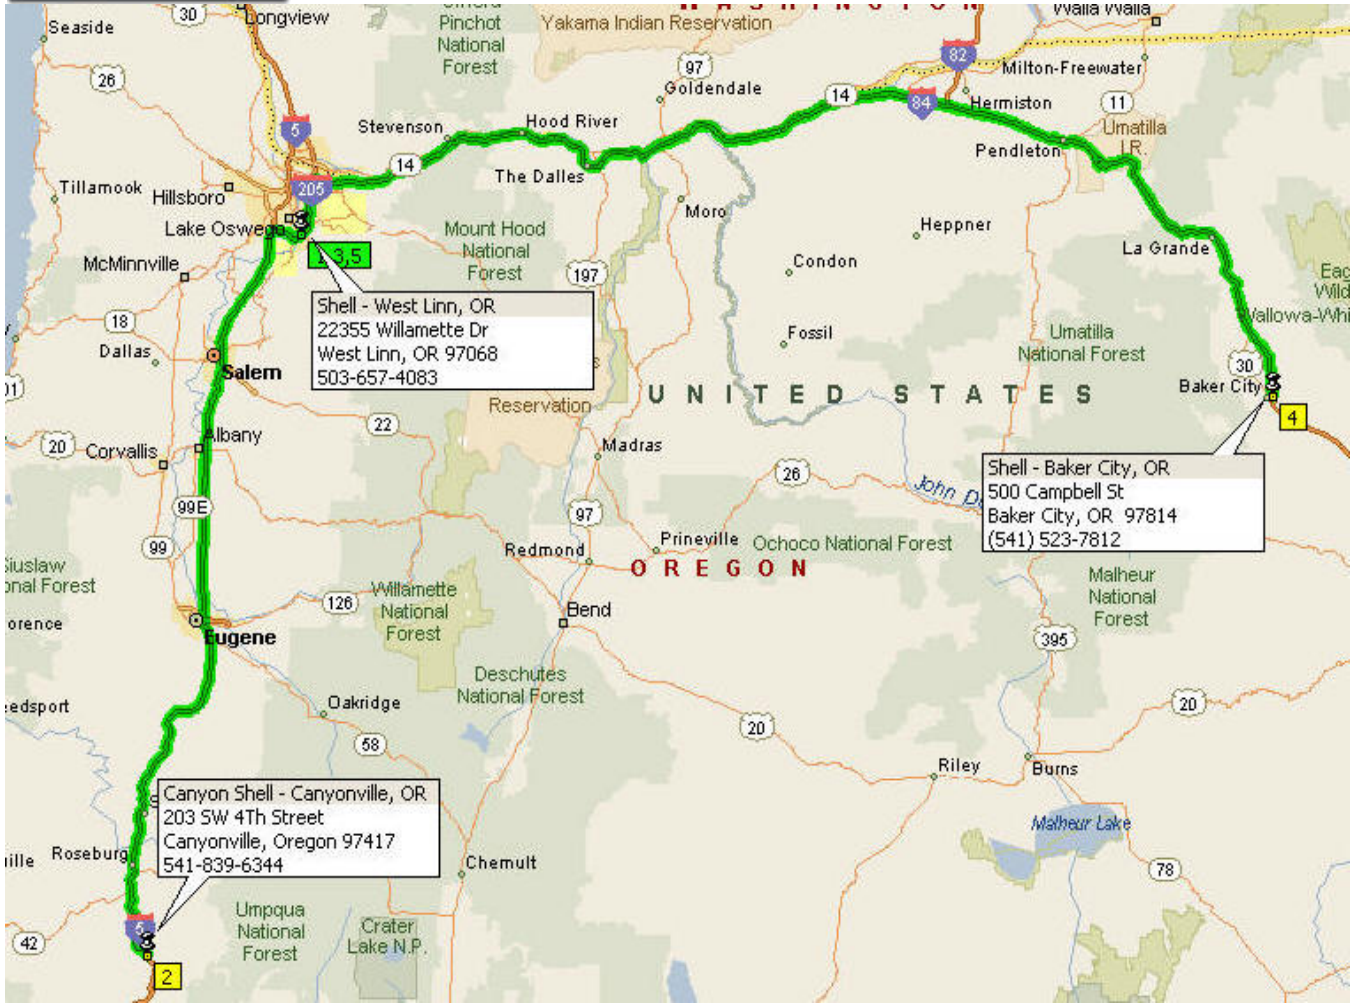

**Regional SS1000 Primary Route
Portland, Oregon
June 16, 2007**

**Emergency Contact:
Lori Magers (BKR CHK) 503-939-8183**

[Click For Image](#)