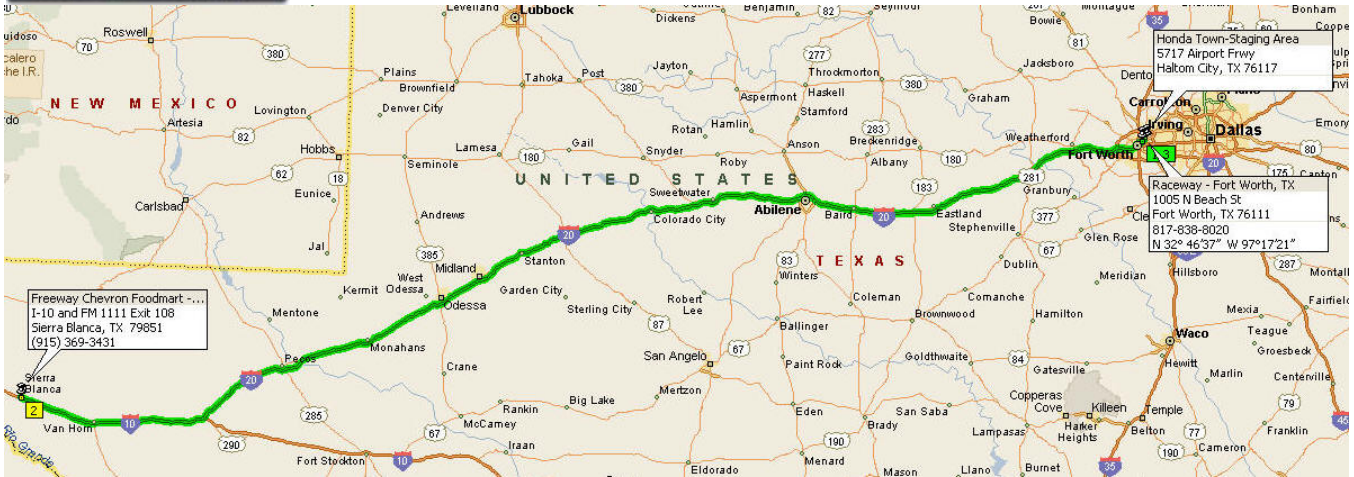

## Directions from Start to Mandatory Stop 1

Summary: 1.9 miles (4 minutes)

Time	Mile	Instruction
		<a href="#">Click For Image</a>
6:00 AM	0.0	Depart Honda Town - Haltom City, TX [5717 Airport Frwy, Haltom City, TX 76117] on Airport Fwy (West) <b>5717 Airport Frwy Haltom City, TX 76117</b> <b>Check-in Required</b>
6:02 AM	0.8	Take Ramp (LEFT) onto SR-121 [Airport Fwy]
6:03 AM	1.5	Take Ramp onto Airport Fwy
6:04 AM	1.7	Turn RIGHT (North-West) onto N Beach St <a href="#">Click For Image</a>
6:04 AM	1.9	Arrive Racetrac - Fort Worth, TX [1005 N Beach St, Fort Worth, TX 76111] <b>1005 N Beach St Fort Worth, TX 76111</b> <b>817-838-8020</b> <b>N 32° 46'37" W 97° 17'21"</b> <b>Mandatory Stop 1 – Receipt Required</b>