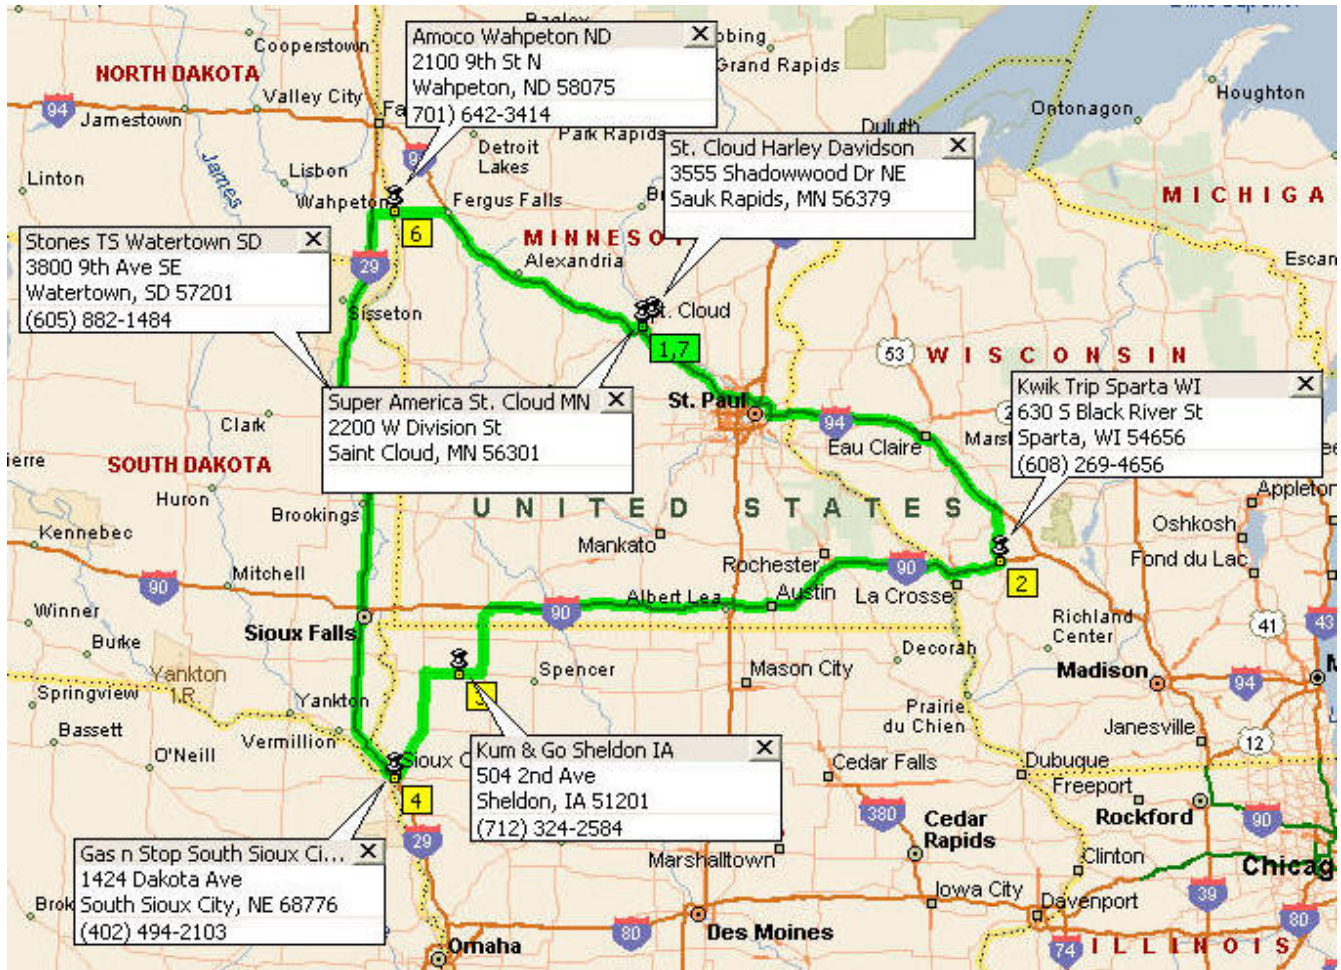

**Regional SS1000
June 11-12, 2005**

St. Cloud, Minnesota

**Patrick Jacobson 763-370-4843
Site Coordinator**